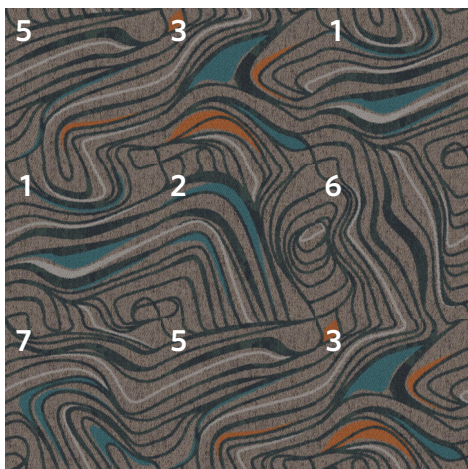

Continuous Random® refers to a revolutionary design framework where a single SKU includes a variety of unique tile designs that all patterns match, regardless of installation order. This allows for the creation of endless floorscapes without complex installation requirements.

EVERY INSTALLATION IS UNIQUE

Example 2

The tile edges pattern match regardless of installation order.

The examples shown are for concept only, the final installation will vary.

Consider Continuous Random when...

- ❖ The project is in the beginning stages—save time by designing for Continuous Random right from the start
- ❖ A medium or smaller scale pattern is needed
- ❖ Cost and space savings are desired

Questions to ask before you start...

- ❖ Does my project require a large scale pattern?
- ❖ Do I already have an approved pattern?
- ❖ Do I have a fast track project?

If you answered 'no' to all of these questions, then Continuous Random could be a fit for you!

See what kind of designs are possible when form, flow and function are at your disposal. Contact your sales rep today to see if Continuous Random is an ideal fit for your project.

Milliken™

Customer Concierge 800.824.2246 | millikenfloors.com
© 2023 Milliken & Company | Design © Milliken & Company