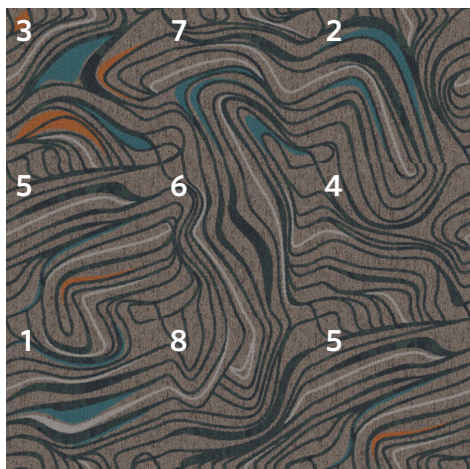

Continuous Random® refers to a revolutionary design framework where a single SKU includes a variety of unique tile designs that all patterns match, regardless of installation order. This allows for the creation of endless floorscapes without complex installation requirements.

EVERY INSTALLATION IS UNIQUE

Example 1